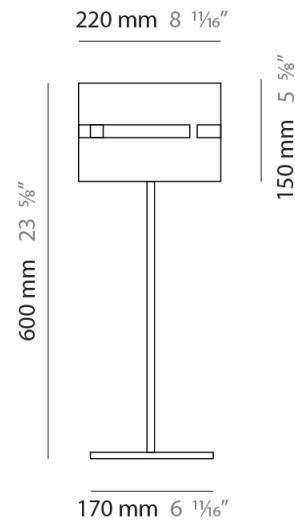

PROJECT
TYPE
SPECIFIER
QUANTITY
DATE

LUZ OCULTA METAL PORTABLE

D54022-

base number   Finish
Options

1. To build a product code in our configurator select the specify button on the base model # product page
2. To build a manual product code on this datasheet choose from the options listed below in blue font and add the suffix to the base model #

GENERAL

Series: Luz Oculta
Subseries: Luz Oculta Metal
Brand: Fambuena
Division: Design
Mounting Type: Portable
Mounting Location: Floor
Subcategory: Floor

PHYSICAL

Shape: Cylinder
Diameter (mm): 220
Diameter (in): 8 11/16
Height (mm): 1500
Height (in): 59 1/16
Light Distribution: Direct / Indirect
Fixture Finish: [BRA](#) / [BRZ](#) / [ABR](#)
Fixture Material: Metal
Upon Request: Bolt Down

ELECTRICAL

Number of Lamps: 1
Lamp Type: LED Retrofit
Lamp Shape: B10
Bulb Included: Bulb Not Included
Max. Wattage Per Lamp (W): 4
Lamp Base: E12
Input Voltage (V): 120

LED

OPTICAL

RATINGS AND CERTIFICATIONS

Certified By: Certified for North American Standards
IP rating: IP20