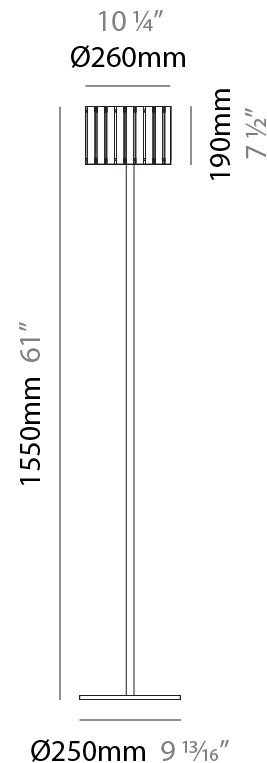

PROJECT	
TYPE	
SPECIFIER	
QUANTITY	
DATE	

LUZ OCULTA WOOD PORTABLE

D54032- -
base number   Finish Options   Finish Options

1. To build a product code in our configurator select the specify button on the base model # product page
2. To build a manual product code on this datasheet choose from the options listed below in blue font and add the suffix to the base model #

GENERAL

Series: Luz Oculta
Subseries: Luz Oculta Wood
Brand: Fambuena
Division: Design
Mounting Type: Portable
Mounting Location: Floor
Subcategory: Floor

PHYSICAL

Shape: Cylinder
Diameter (mm): 260
Diameter (in): 10 ¼
Height (mm): 1550
Height (in): 61
Light Distribution: Direct / Indirect
Fixture Finish: [DOW / NAT](#)
Holder Finish: BRA / BRZ
Fixture Material: Metal / Wood
Upon Request: Bolt Down

ELECTRICAL

Number of Lamps: 1
Lamp Type: LED Retrofit
Lamp Shape: B10
Bulb Included: Bulb Not Included
Max. Wattage Per Lamp (W): 4
Lamp Base: E12
Input Voltage (V): 120

LED

OPTICAL

RATINGS AND CERTIFICATIONS

Certified By: Certified for North American Standards
IP rating: IP20