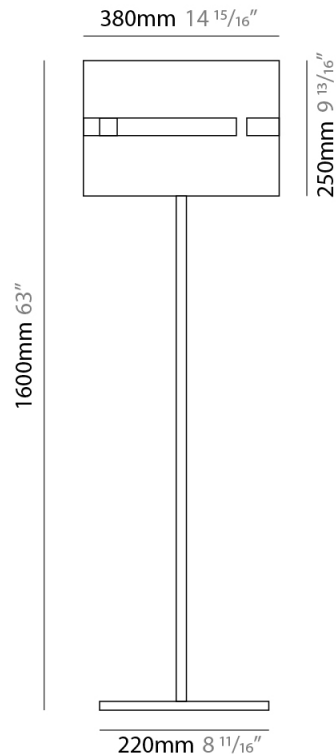

PROJECT	_____
TYPE	_____
SPECIFIER	_____
QUANTITY	_____
DATE	_____

LUZ OCULTA METAL PORTABLE

D54021-

base number   Finish
Options

1. To build a product code in our configurator select the specify button on the base model # product page
2. To build a manual product code on this datasheet choose from the options listed below in blue font and add the suffix to the base model #

GENERAL

Series: Luz Oculta
Subseries: Luz Oculta Metal
Brand: Fambuena
Division: Design
Mounting Type: Portable
Mounting Location: Floor
Subcategory: Floor

PHYSICAL

Shape: Cylinder
Diameter (mm): 380
Diameter (in): 14 ¹⁵/₁₆
Height (mm): 1600
Height (in): 63
Light Distribution: Direct / Indirect
Fixture Finish: [BRA](#) / [BRZ](#) / [ABR](#)
Fixture Material: Metal
Upon Request: Bolt Down

ELECTRICAL

Number of Lamps: 1
Lamp Type: LED Retrofit
Lamp Shape: A19
Bulb Included: Bulb Not Included
Max. Wattage Per Lamp (W): 7
Lamp Base: E26
Input Voltage (V): 120
Upon Request: 277Vac / GU24

LED

OPTICAL

RATINGS AND CERTIFICATIONS

Certified By: Certified for North American Standards
IP rating: IP20