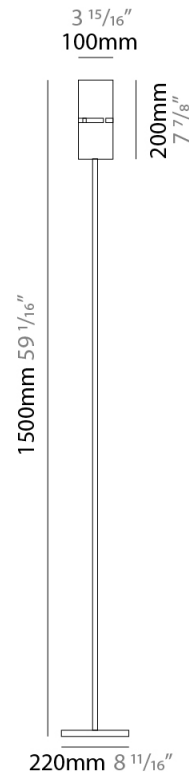

PROJECT	_____
TYPE	_____
SPECIFIER	_____
QUANTITY	_____
DATE	_____

LUZ OCULTA METAL PORTABLE

D54024-

base number   Finish
Options

1. To build a product code in our configurator select the specify button on the base model # product page
2. To build a manual product code on this datasheet choose from the options listed below in blue font and add the suffix to the base model #

GENERAL

Series: Luz Oculta
Subseries: Luz Oculta Metal
Brand: Fambuena
Division: Design
Mounting Type: Portable
Mounting Location: Floor
Subcategory: Floor

PHYSICAL

Shape: Cylinder
Diameter (mm): 100
Diameter (in): 3 ¹⁵/₁₆
Height (mm): 1500
Height (in): 59 ¹/₁₆
Light Distribution: Direct / Indirect
Fixture Finish: [BRA](#) / [BRZ](#) / [ABR](#)
Fixture Material: Metal
Upon Request: Bolt Down

ELECTRICAL

Number of Lamps: 1
Lamp Type: LED Retrofit
Lamp Shape: T4
Bulb Included: Bulb Not Included
Max. Wattage Per Lamp (W): 5
Lamp Base: G9
Input Voltage (V): 120

LED

OPTICAL

RATINGS AND CERTIFICATIONS

Certified By: Certified for North American Standards
IP rating: IP20